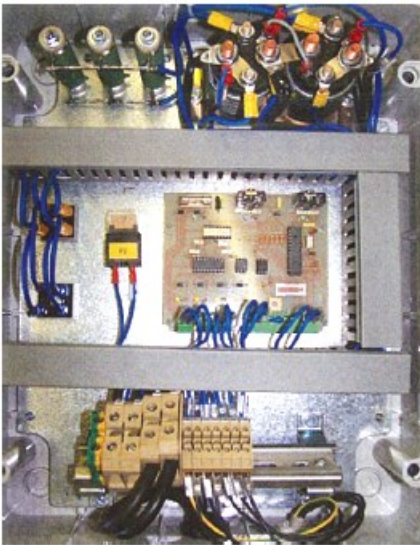

ESB Control Panel

- ESB control panels are designed for the battery operated magnets. The ESB panels are available in 12 or 24 volts. The panel utilizes a solid state control board that simplifies the control panel. The panel also contains heavy duty filters and fuses which protect the control box and machine.

Moley Magnetics, Inc.
4922 IDA Park Drive Lockport, NY 14094
Phone: (716) 434-4023 • Fax: (716) 434-5893
Web: moleymagneticsinc.com