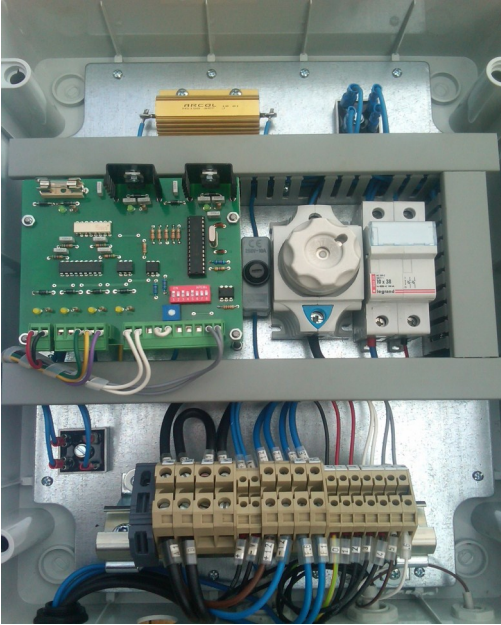

## Control Panels

*CED 12/16EL Control Box*

- CED Control panels are used with the GEID Generators. This design eliminates the traditional control boxes. Zanetti's control panels are about 18 inches wide by 22 inches tall, allowing them to be placed almost anywhere on a machine.